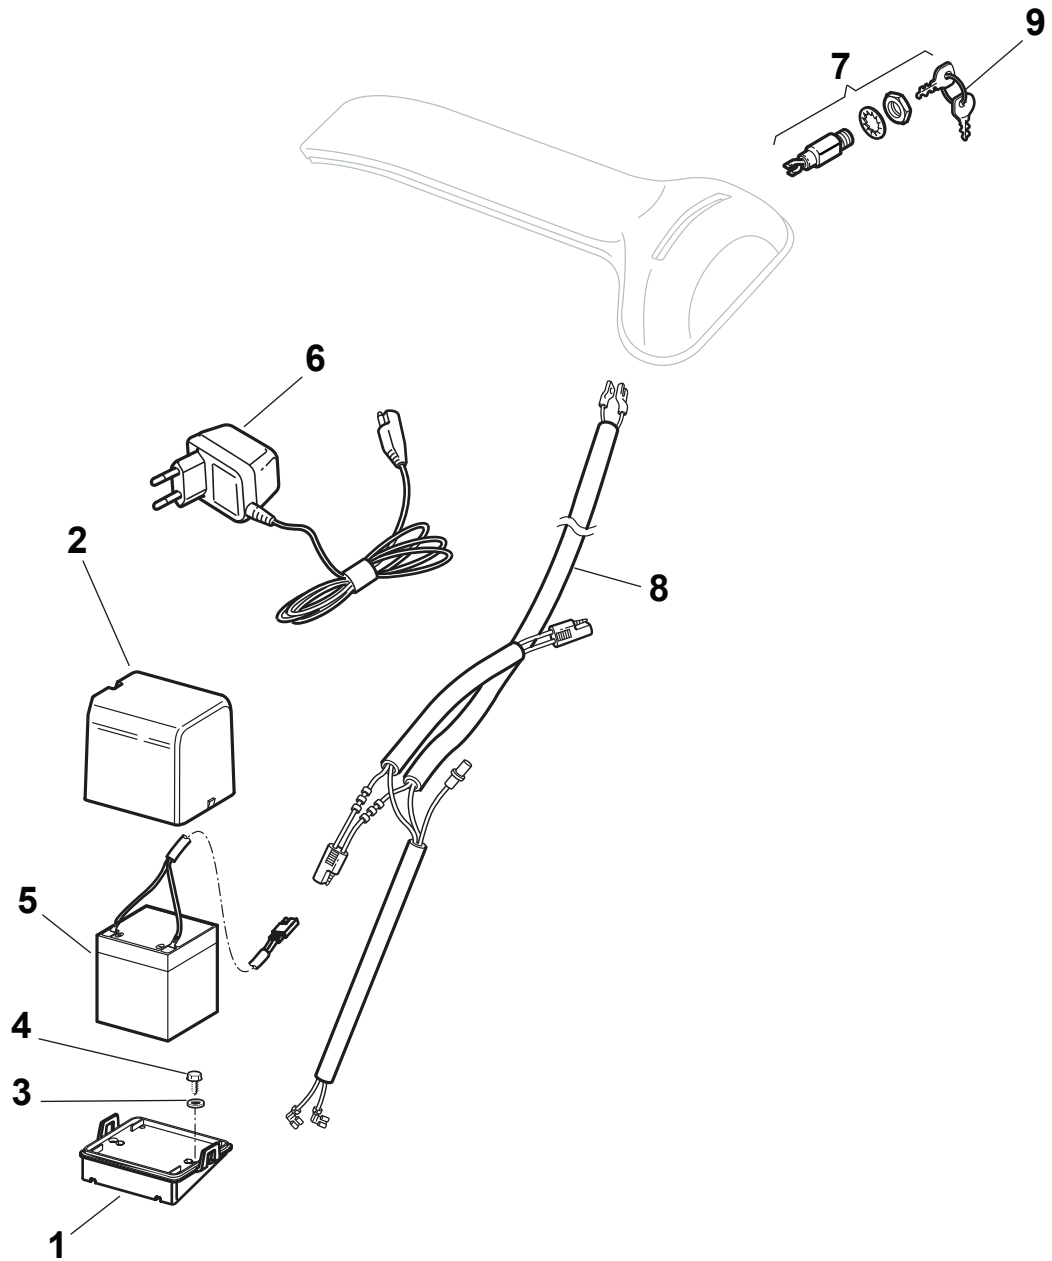

Fig.	Quantity	Part No	Description	Notes
1	1	322785123/0	Battery Support	
2	1	322109530/0	Battery Cover	
3	2	112521310/0	Washer	
4	2	112731590/0	Screw	
5	1	118120052/0	Battery	
6	1	118204120/0	Battery Charger	CE plugg
6	1	118204121/0	Battery Charger	UK plugg
6	1	118204136/0	Battery Charger	CE plugg with B&S 775 IS
7	1	118450051/0	Switch	
8	1	118204198/0	Electric Start Wire	for Honda Engines
8	1	118204192/3	Electric Start Wire	for B&S and GGP Engines
9	1	118210016/1	Starting Key