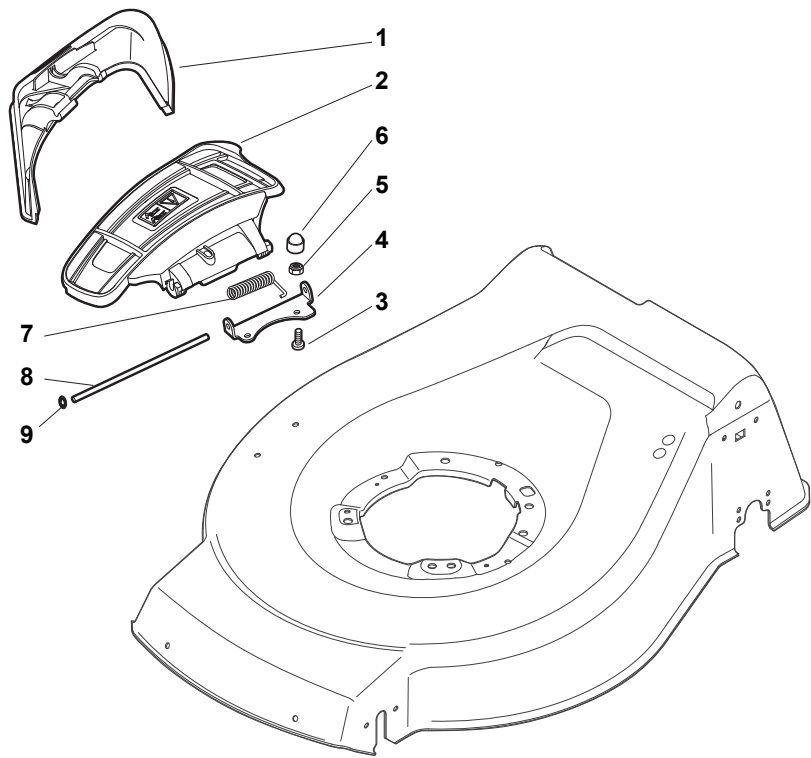

THIS INFORMATION IS NOT INTENDED FOR SALE OR RESALE, AND THIS NOTICE MUST REMAIN ON ALL COPIES.

Fig.	Quantity	Part No	Description	Notes
20	1	322394522/0	Knob	Delta Knob
1	1	381004540/0	Red Deck	
1	1	381004542/0	Red Deck	Side Discharge
1	1	381004590/0	Yellow Deck	
1	1	381004732/0	Grey Deck	Side Discharge
2	1	122534131/0	Pin	
3	1	322322851/0	Lever, Height Adjustment	
4	1	112154510/0	Nut	
5	1	112788512/0	Screw	
6	1	322394503/0	Knob	NT Knob
7	1	112521310/0	Washer	
8	1	112150000/0	Nut	
9	1	112369500/0	Elastic Washer	
10	1	122943013/0	Screw	
11	1	381002031/0	Rod, Height Adjustment	
12	1	112436051/0	Plate	
13	3	112727803/0	Screw	
14	3	112154510/0	Nut	
15	1	112727801/0	Screw	
16	1	381002887/1	Front Wheel Axle	
17	1	112154510/0	Nut	
18	1	112728450/0	Screw	
19	1	322034002/0	Washing Connection	
21	2	322600145/0	Protection, Wheel	
24	4	112521350/0	Washer	
25	4	112155000/0	Nut	
27	2	322600207/0	Protection, Wheel	
31	1	381302827/0	Rear Wheel Axle	
33	4	112728697/0	Screw	
34	2	322545152/0	Plate	
35	4	112728697/0	Screw	
36	2	322785304/1	Support	
37	1	122570120/1	Pinion Left	
38	2	322120114/0	Wheels Crown	
39	6	112728706/0	Screw	
40	1	122570110/1	Pinion Right	
41	1	122446192/0	Spring	

Fig.	Quantity	Part No	Description	Notes
1	1	322108295/1	Side Ejection Conveyor	
2	1	322600313/0	Ejection Guard	
3	2	112727803/0	Screw	
4	1	322806639/0	Fulcrum Pin	
5	2	112154510/0	Nut	
6	2	118203853/0	Screw	
7	1	122450456/0	Spring	
8	1	122517869/1	Pin	
9	2	112604896/0	Crown Fastener	