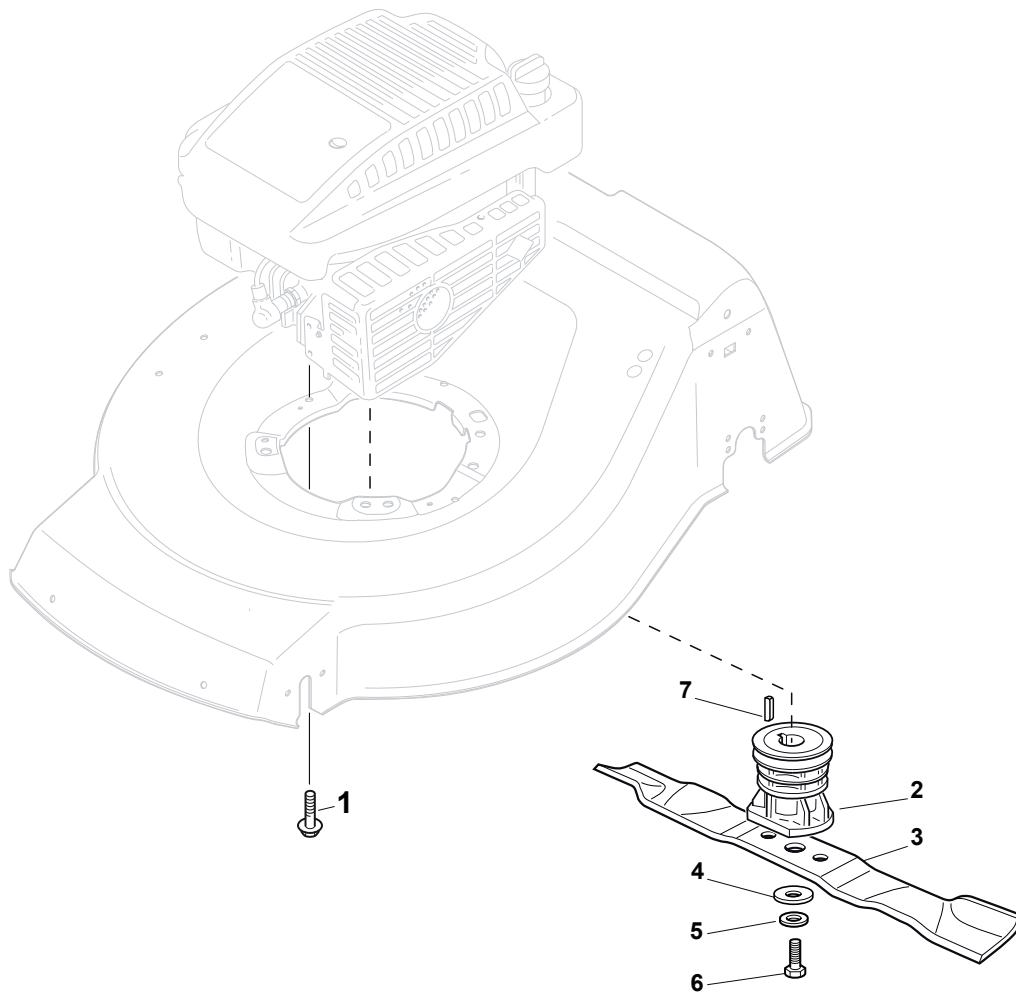

Fig.	Quantity	Part No	Description	Notes
1	3	112735108/1	Screw	
2	1	122465607/3	Hub With Pulley, Crankshaft Ø 22.2	for B&S and GGP Engines
2	1	122465608/2	Hub With Pulley, Crankshaft Ø 25	for HONDA Engines
3	1	181004381/1	Blade Standard	
4	1	122160400/0	Elastic Disc	
5	1	112523080/0	Washer	
6	1	112735698/0	Screw	
7	1	112139100/0	Feather, Crankshaft Ø 22,2	for B&S and GGP Engines
7	1	112139150/0	Feather, Crankshaft Ø 25	for HONDA Engines