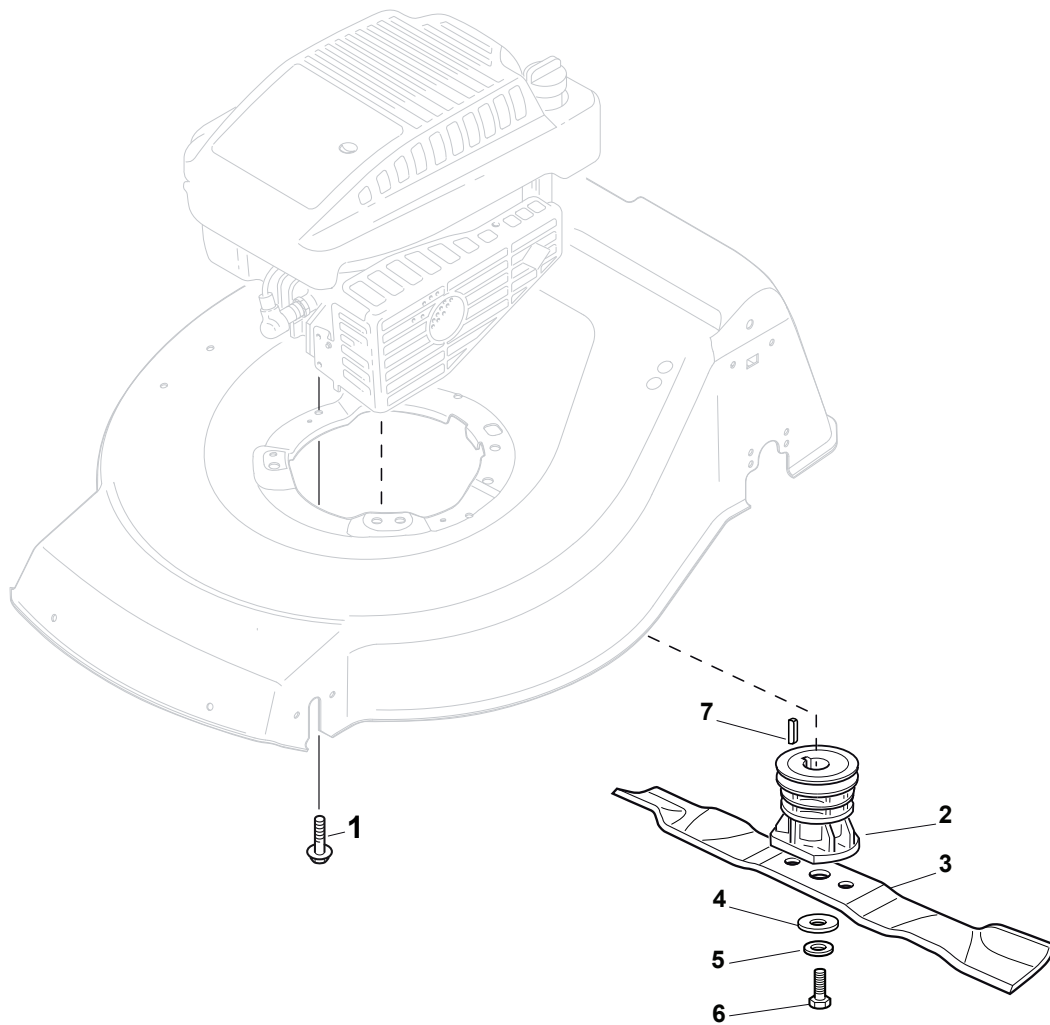

CARTER STANDARD (No Mulching)

CARTER MULCHING (No Mulching)

KIT MULCHING

Fig.	Quantity	Part No	Description	Notes
1	1	322291150/0	Rubber Insert	
2	1	122060193/0	Belt Protection	
3	1	112728530/0	Screw	
4	3	112728530/0	Screw	
5	1	322060197/3	Belt Protection	Not for BBC models
6	1	122140222/0	Mulching Deflector	
7	1	322500103/0	Front Combi	
8	2	112523000/1	Washer	
9	2	112728124/0	Screw	