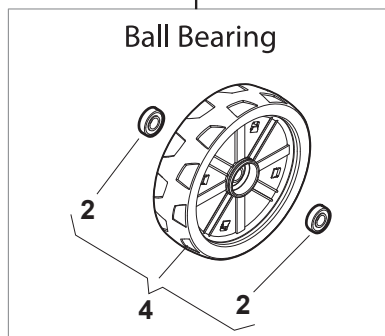

DELTA Wheels - Ø 200

NTD Wheels - Ø 200

Fig.	Quantity	Part No	Description	Notes
1	4	381007483/1	Wheel	
2	8	119216035/0	Bearing	
3	4	381007416/2	Wheel	

DELTA Wheel (Pierced) - Ø 200

DELTA Wheel - Ø 200

NTL 534 TR - 534 TRQ