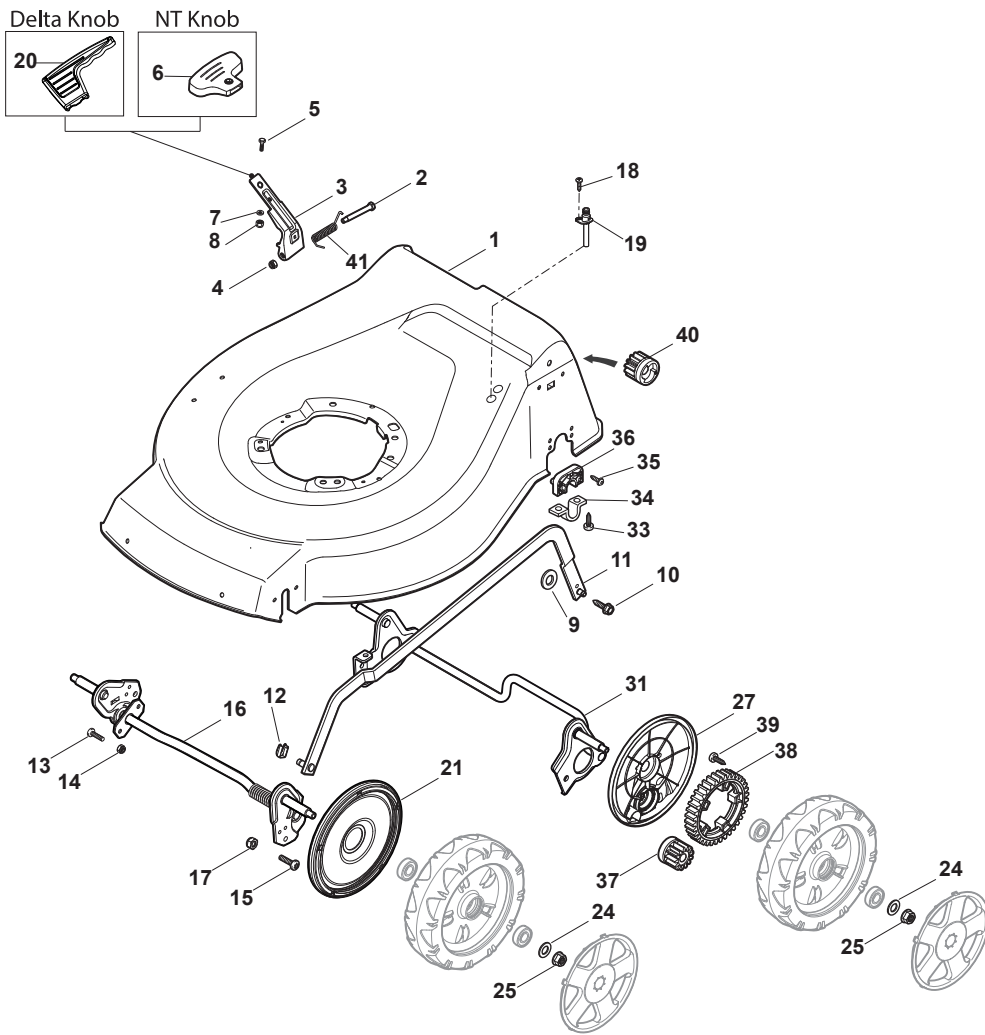

THIS INFORMATION IS NOT INTENDED FOR SALE OR RESALE, AND THIS NOTICE MUST REMAIN ON ALL COPIES.

Fig.	Quantity	Part No	Description	Notes
20	1	322394522/0	Knob	Delta Knob
1	1	381004540/0	Red Deck	
1	1	381004542/0	Red Deck	Side Discharge
1	1	381004590/0	Yellow Deck	
1	1	381004732/0	Grey Deck	Side Discharge
2	1	122534131/0	Pin	
3	1	322322851/0	Lever, Height Adjustment	
4	1	112154510/0	Nut	
5	1	112788512/0	Screw	
6	1	322394503/0	Knob	NT Knob
7	1	112521310/0	Washer	
8	1	112150000/0	Nut	
9	1	112369500/0	Elastic Washer	
10	1	122943013/0	Screw	
11	1	381002031/0	Rod, Height Adjustment	
12	1	112436051/0	Plate	
13	3	112727803/0	Screw	
14	3	112154510/0	Nut	
15	1	112727801/0	Screw	
16	1	381002887/1	Front Wheel Axle	
17	1	112154510/0	Nut	
18	1	112728450/0	Screw	
19	1	322034002/0	Washing Connection	
21	2	322600145/0	Protection, Wheel	
24	4	112521350/0	Washer	
25	4	112155000/0	Nut	
27	2	322600207/0	Protection, Wheel	
31	1	381302827/0	Rear Wheel Axle	
33	4	112728697/0	Screw	
34	2	322545152/0	Plate	
35	4	112728697/0	Screw	
36	2	322785304/1	Support	
37	1	122570120/1	Pinion Left	
38	2	322120114/0	Wheels Crown	
39	6	112728706/0	Screw	
40	1	122570110/1	Pinion Right	
41	1	122446192/0	Spring	

Fig.	Quantity	Part No	Description	Notes
1	1	322108295/1	Side Ejection Conveyor	
2	1	322600313/0	Ejection Guard	
3	2	112727803/0	Screw	
4	1	322806639/0	Fulcrum Pin	
5	2	112154510/0	Nut	
6	2	118203853/0	Screw	
7	1	122450456/0	Spring	
8	1	122517869/1	Pin	
9	2	112604896/0	Crown Fastener	