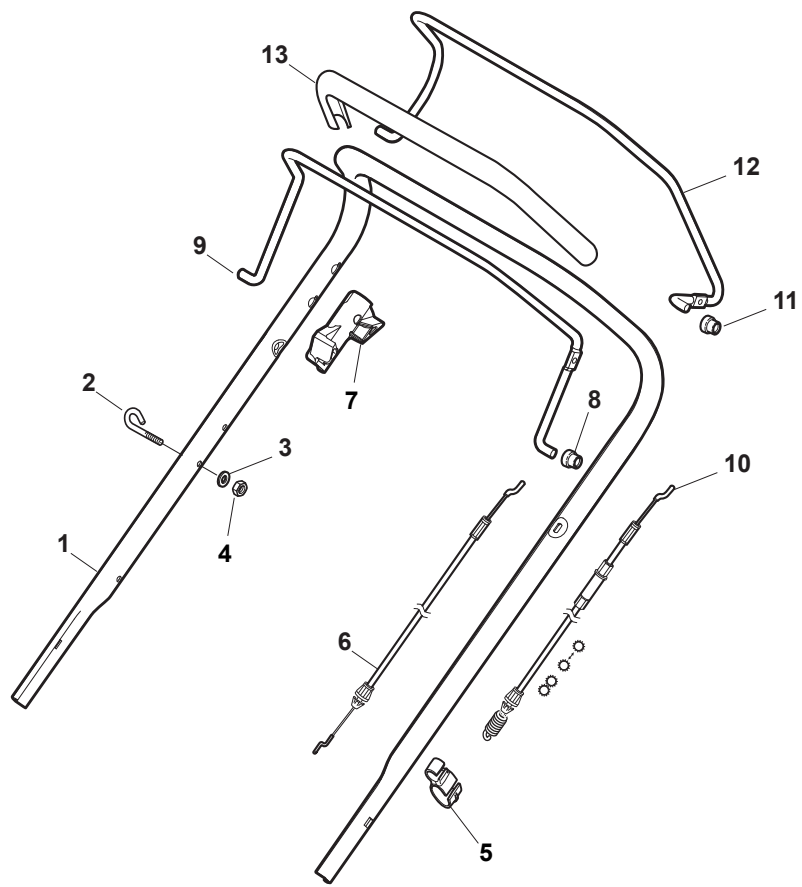

Fig.	Quantity	Part No	Description	Notes
1	1	322108295/1	Side Ejection Conveyor	
2	1	322600313/0	Ejection Guard	
3	2	112727803/0	Screw	
4	1	322806639/0	Fulcrum Pin	
5	2	112154510/0	Nut	
6	2	118203853/0	Screw	
7	1	122450456/0	Spring	
8	1	122517869/1	Pin	
9	2	112604896/0	Crown Fastener	

Fig.	Quantity	Part No	Description	Notes
1	1	381006867/0	Upper Handle Grey	Grey
1	1	381006979/2	Upper Handle	Black
2	1	112727787/0	Screw	
3	1	322551640/0	Plate	
5	1	181030056/0	Cable, Thread Engine Brake	Honda / B&S / GGP Engine
5	1	181030057/0	Cable, Thread Engine Brake	SV40 / RV 40 / V35 Engine
6	1	112154510/0	Nut	
7	1	112154510/0	Nut	
8	1	112521330/0	Washer	
9	1	122430313/0	Guide Spring	
10	1	381003330/0	Lever, Engine Brake	
11	1	112000930/0	Benzing Ring	
12	1	381003297/1	Driving Lever	

Fig.	Quantity	Part No	Description	Notes
1	1	381006840/0	Handle, Upper Part	for Delta Dashboard - Fix RPM - Throttle
1	1	381007520/0	Handle, Upper Part	for TD-CA Dashboard
2	1	122430313/0	Guide Spring	
3	1	112521330/0	Washer	
4	1	112154510/0	Nut	
5	1	118390020/0	Conduit Clip Caproeuope	
6	1	181030053/0	Cable, Thread Engine Brake	GGP Engine / B&S 450-500-550-575-625-675-750 Series
6	1	181030054/0	Cable, Thread Engine Brake	SV40 / RV 40 / V35 Engine
6	1	181030070/0	Cable, Thread Engine Brake	Honda Engine
9	1	181003363/1	Lever, Engine Brake Black	
10	1	381030092/1	Cable Rear Drive	
12	1	181003364/0	Drive Control Lever	
13	1	122291050/0	Handgrip Black	