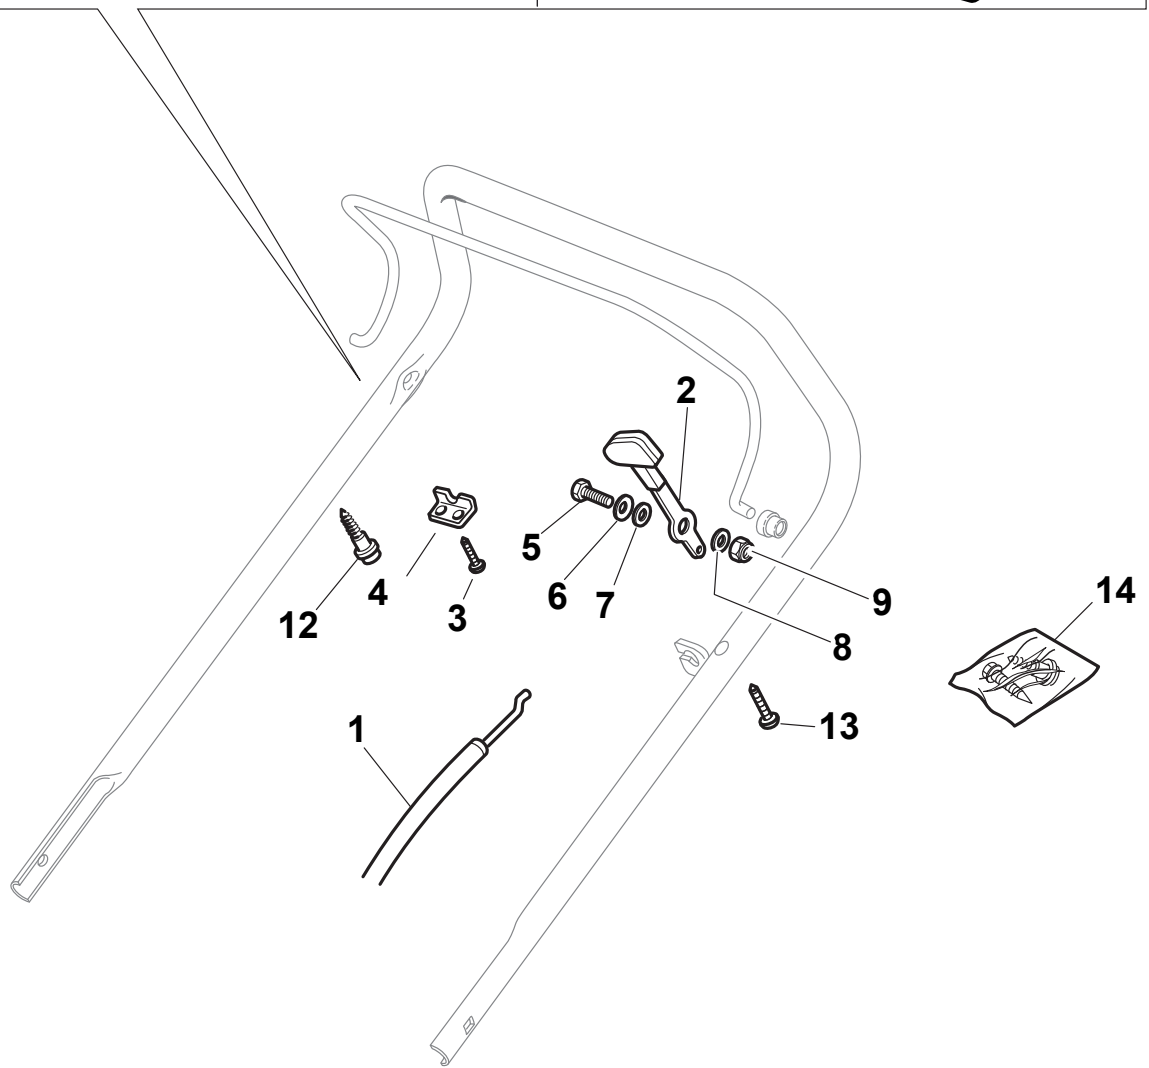

Parts Catalogue

for model
NTL 534 TR - 534 TRQ

- Use GLOBAL GARDEN PRODUCT Genuine Spare Parts specified in the parts list for repair and/or replacement.
- The contents described in the parts list may change due to improvement.
- The drawings of the spare parts are only indicative and might not represent the part in question exactly.
- The indications "right" - "left" - "front" - "rear" refer to the position of the operator when using the machine.
- When placing orders of parts for repair and/or replacement, make sure that the illustrated parts list is the one applying to the machine's year of manufacture, as shown on the identification plate attached to the machine.

Fig.	Quantity	Part No	Description	Notes
1	1	381006840/0	Handle, Upper Part	for Delta Dashboard - Fix RPM - Throttle
1	1	381007520/0	Handle, Upper Part	for TD-CA Dashboard
2	1	122430313/0	Guide Spring	
3	1	112521330/0	Washer	
4	1	112154510/0	Nut	
5	1	118390020/0	Conduit Clip Caproeuope	
6	1	181030053/0	Cable, Thread Engine Brake	GGP Engine / B&S 450-500-550-575-625-675-750 Series
6	1	181030054/0	Cable, Thread Engine Brake	SV40 / RV 40 / V35 Engine
6	1	181030070/0	Cable, Thread Engine Brake	Honda Engine
9	1	181003363/1	Lever, Engine Brake Black	
10	1	381030092/1	Cable Rear Drive	
12	1	181003364/0	Drive Control Lever	
13	1	122291050/0	Handgrip Black	