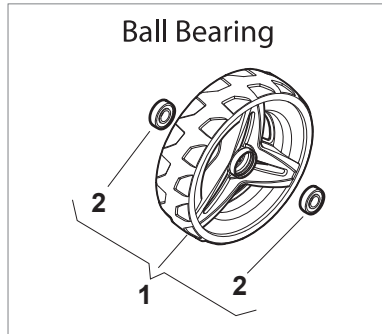

DELTA Wheels - Ø 200

NTD Wheels - Ø 200

Fig.	Quantity	Part No	Description	Notes
1	4	381007483/1	Wheel	
2	8	119216035/0	Bearing	
3	4	381007416/2	Wheel	

DELTA Wheel (Pierced) - Ø 200

DELTA Wheel - Ø 200

NTL 534 TR - 534 TRQ