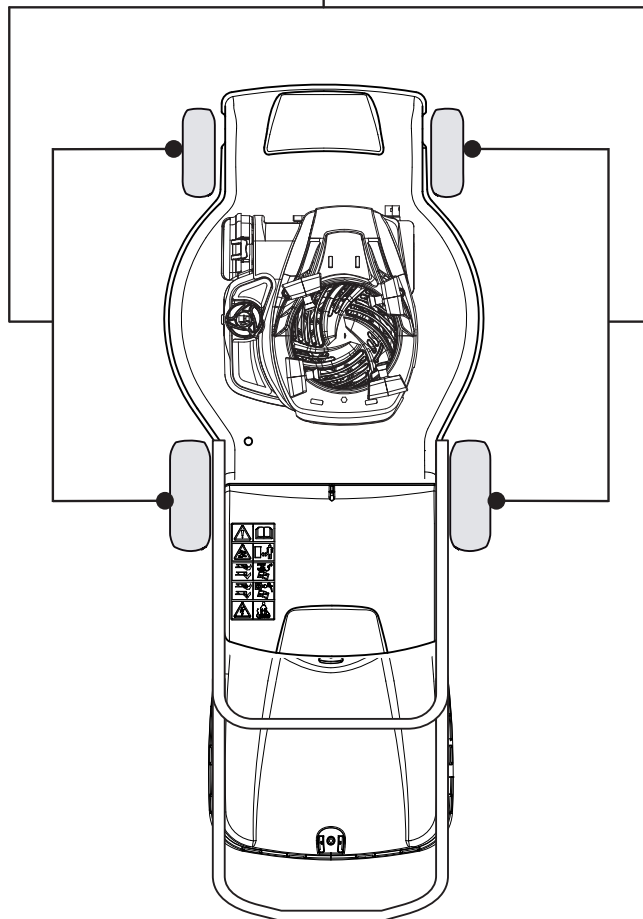

Fig.	Quantity	Part No	Description	Notes
1	1	322108295/1	Side Ejection Conveyor	
2	1	322600313/0	Ejection Guard	
3	2	112727803/0	Screw	
4	1	322806639/0	Fulcrum Pin	
5	2	112154510/0	Nut	
6	2	118203853/0	Screw	
7	1	122450456/0	Spring	
8	1	122517869/1	Pin	
9	2	112604896/0	Crown Fastener	

Fig.	Quantity	Part No	Description	Notes
1	2	112608600/0	Seeger	
2	2	119216035/0	Bearing	
3	2	122753000/0	Pin	
5	1	181003076/1	Gear Box	
6	1	122601904/0	Pulley	
7	1	112645700/0	Elastic Pin	
8	1	122033283/0	Adjustment Rod	
9	1	135063902/0	Belt	
11	1	122041957/1	Bushing	
12	1	122450063/0	Spring	
13	1	322680009/0	Washer	
14	1	112154510/0	Nut	
15	1	122110230/0	Hub Cover	

WBH Petrol Steel Wheels and Hub Caps

Issue 9 - 2015

Fig.	Quantity	Part No	Description	Notes
1	2	381007477/0	Wheel	
2	8	119216035/0	Bearing	
3	2	322110640/0	Hub Cap Grey	
4	2	381007483/1	Wheel	

Fig.	Quantity	Part No	Description	Notes
1	4	322110643/0	Hub Cap Grey	
2	4	322110645/0	Hub Cap Grey	
2	4	322110649/0	Hub Cap Yellow	
3	4	322110687/0	Hub Cap Grey	
4	4	322110382/0	Hub Cap Grey	
5	4	322110416/0	Hub Cap Grey	
6	4	322110492/0	Hub Cap Grey	