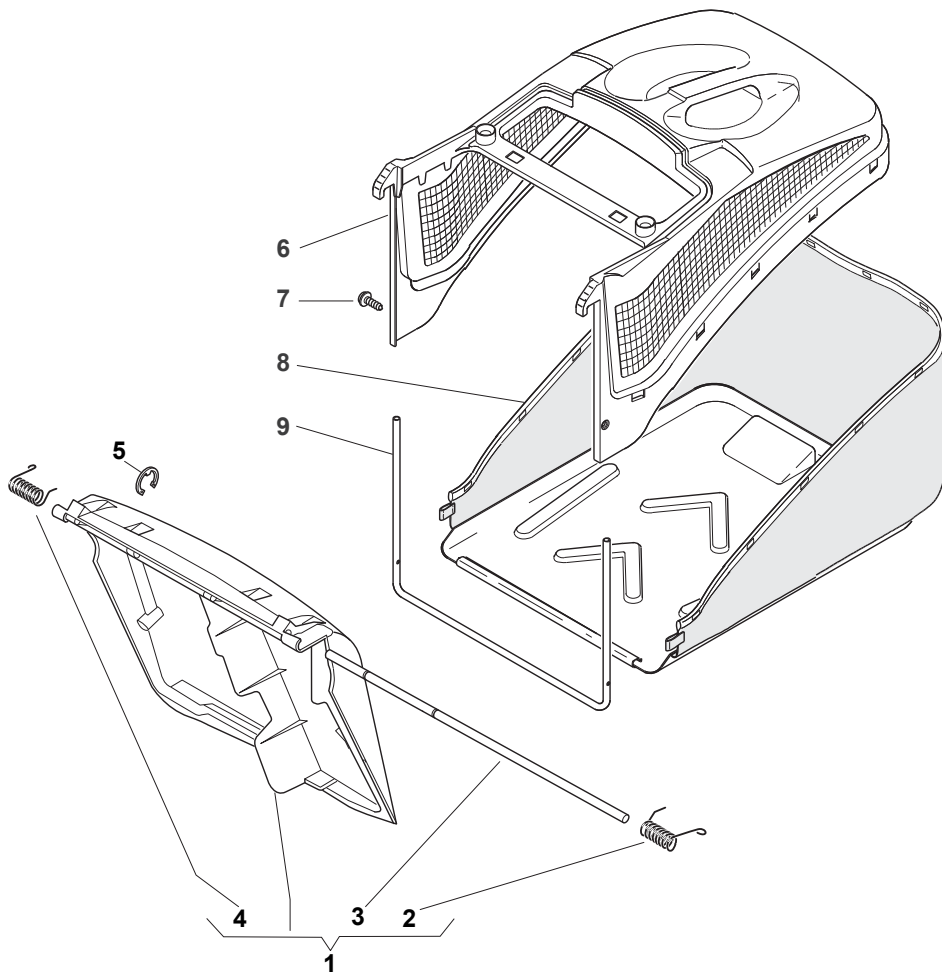

Fig.	Quantity	Part No	Description	Notes
1	3	112735108/1	Screw	
2	1	122465607/3	Hub With Pulley, Crankshaft Ø 22.2	for B&S and GGP Engines
2	1	122465608/2	Hub With Pulley, Crankshaft Ø 25	for HONDA Engines
3	1	181004398/0	Blade Winged	
4	1	122160400/0	Elastic Disc	
5	1	112523080/0	Washer	
6	1	112735698/0	Screw	
7	1	112139100/0	Feather, Crankshaft Ø 22,2	for B&S and GGP Engines
7	1	112139150/0	Feather, Crankshaft Ø 25	for HONDA Engines