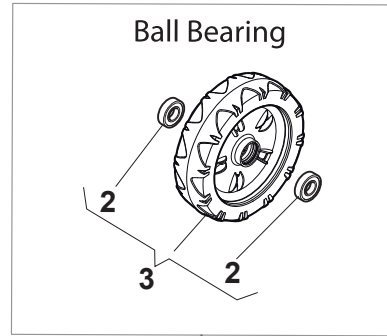

DELTA Wheels - Ø 200

NTD Wheels - Ø 200

Fig.	Quantity	Part No	Description	Notes
1	4	381007483/1	Wheel	
2	8	119216035/0	Bearing	
3	4	381007416/2	Wheel	

DELTA Wheel (Pierced) - Ø 200

DELTA Wheel - Ø 200

NTL 534 TR - 534 TRQ