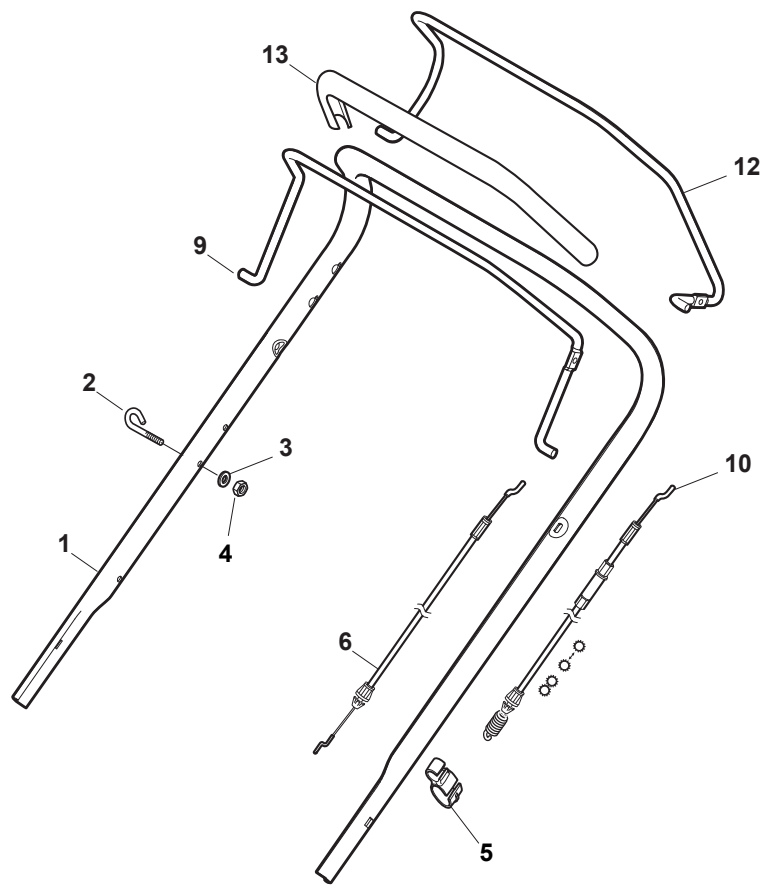

Fig.	Quantity	Part No	Description	Notes
1	1	322108295/1	Side Ejection Conveyor	
2	1	322600313/0	Ejection Guard	
3	2	112727803/0	Screw	
4	1	322806639/0	Fulcrum Pin	
5	2	112154510/0	Nut	
6	2	118203853/0	Screw	
7	1	122450456/0	Spring	
8	1	122517869/1	Pin	
9	2	112604896/0	Crown Fastener	

Fig.	Quantity	Part No	Description	Notes
1	1	381006838/0	Handle, Upper Part Black	for Delta Dashboard - Fix RPM - Throttle
1	1	381007522/0	Handle, Upper Part Black	for TD-CA Dashboard
1	1	381007525/0	Handle, Upper Part Grey	for TD-CA Dashboard
1	1	381007540/0	Handle, Upper Part Yellow	for Delta Dashboard - Fix RPM - Throttle
2	1	122430313/0	Guide Spring	
3	1	112521330/0	Washer	
4	1	112154510/0	Nut	
5	1	118390020/0	Conduit Clip Caproeurope	
6	1	181030053/0	Cable, Thread Engine Brake	GGP Engine / B&S 450-500-550-575-625-675-750 Series
6	1	181030070/0	Cable, Thread Engine Brake	Honda Engine
7	1	322545204/0	Fulcrum Pin	
8	1	122041966/0	Bushing	
9	1	181003300/1	Lever, Engine Brake Black	
10	1	381030092/1	Cable Rear Drive	
11	1	122041966/0	Bushing	
12	1	181003301/0	Drive Control Lever	
13	1	122291050/0	Handgrip Black	

Fig.	Quantity	Part No	Description	Notes
1	1	381006840/0	Handle, Upper Part	for Delta Dashboard - Fix RPM - Throttle
1	1	381007520/0	Handle, Upper Part	for TD-CA Dashboard
2	1	122430313/0	Guide Spring	
3	1	112521330/0	Washer	
4	1	112154510/0	Nut	
5	1	118390020/0	Conduit Clip Caproeuope	
6	1	181030053/0	Cable, Thread Engine Brake	GGP Engine / B&S 450-500-550-575-625-675-750 Series
6	1	181030054/0	Cable, Thread Engine Brake	SV40 / RV 40 / V35 Engine
6	1	181030070/0	Cable, Thread Engine Brake	Honda Engine
9	1	181003363/1	Lever, Engine Brake Black	
10	1	381030092/1	Cable Rear Drive	
12	1	181003364/0	Drive Control Lever	
13	1	122291050/0	Handgrip Black	