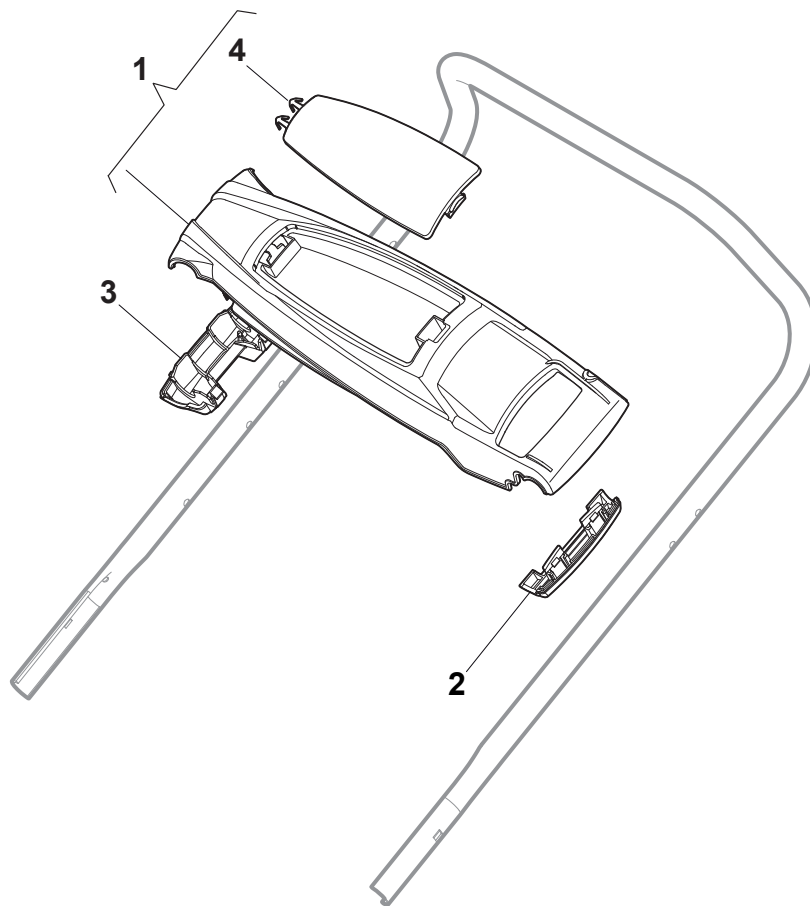

Fig.	Quantity	Part No	Description	Notes
1	1	181005503/1	Throttle Cable	for HONDA AC Engines
1	1	181005504/1	Throttle Cable	for SV40/RV40/V35 Engines
1	1	181005515/0	Throttle Cable	for B&S 500-550-575 Series
1	1	181005537/0	Throttle Cable	for GGP RS/RSC/RSCT Engines
1	1	181005501/1	Throttle Cable	for GGP and HONDA Engines
2	1	112735103/0	Screw	
3	1	112523040/0	Washer	